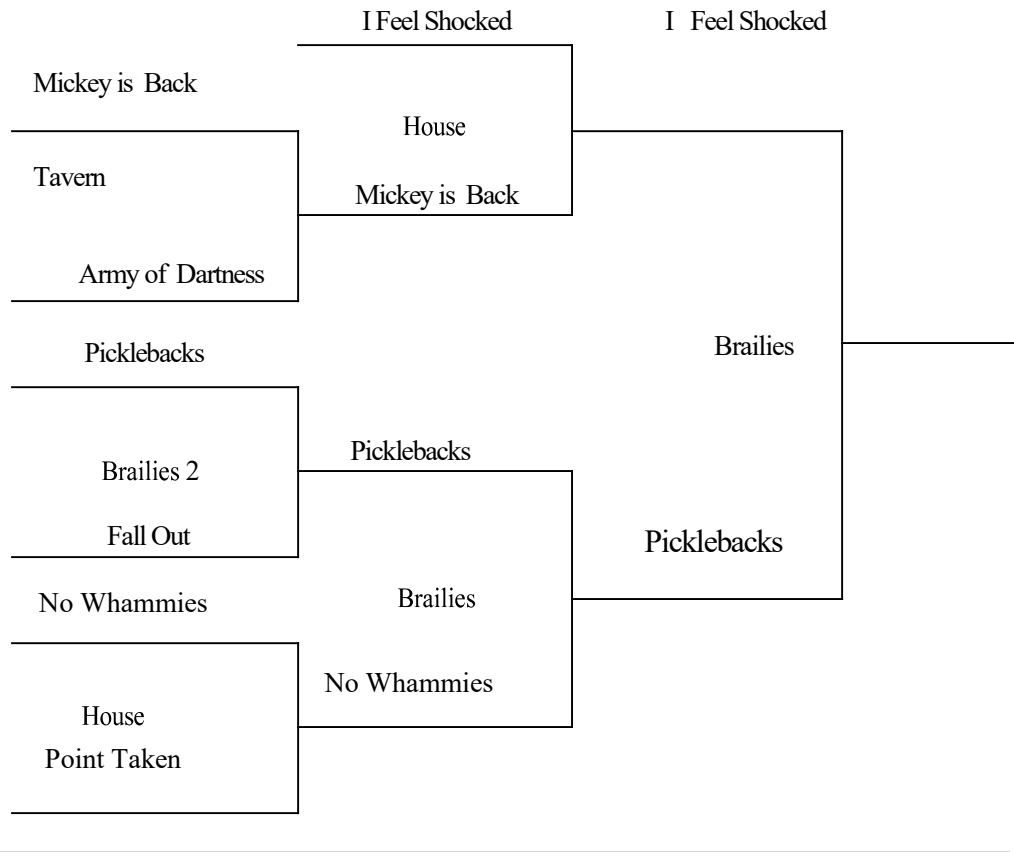

BCDL Season 85 Championship Tournament

4/28/2026

5/5/2026

5/12/2026