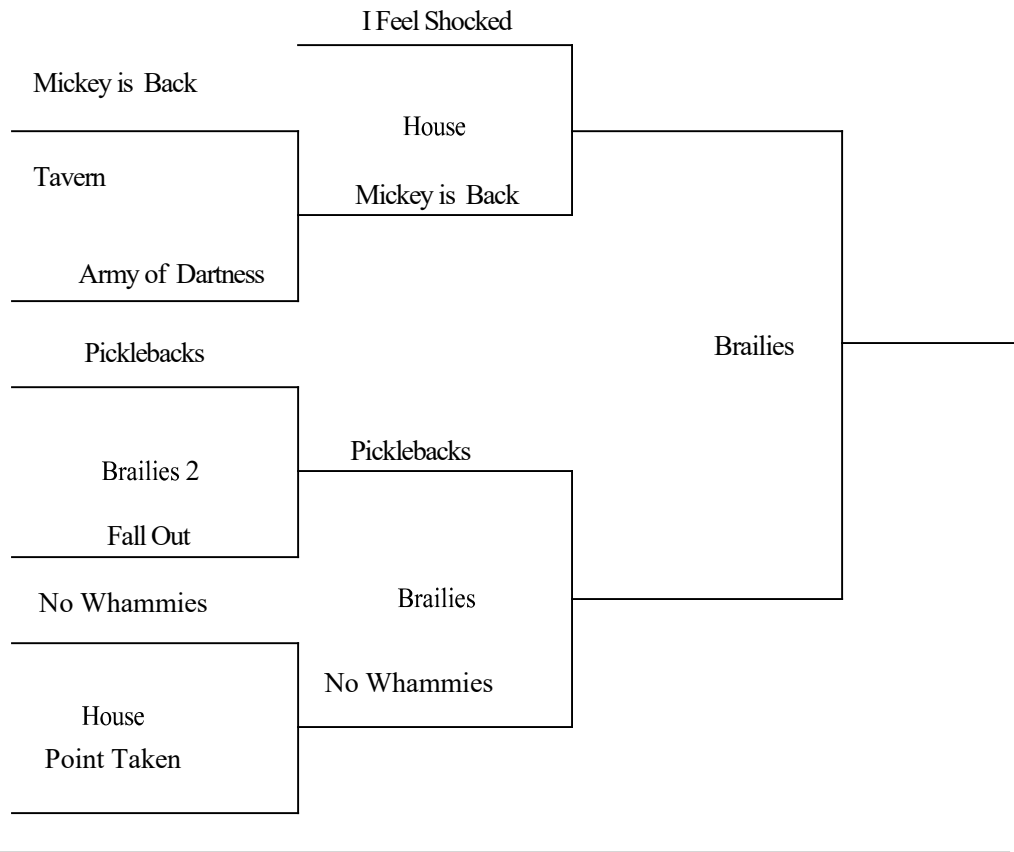

BCDL Season 85 Championship Tournament

4/28/2026

5/5/2026

5/12/2026