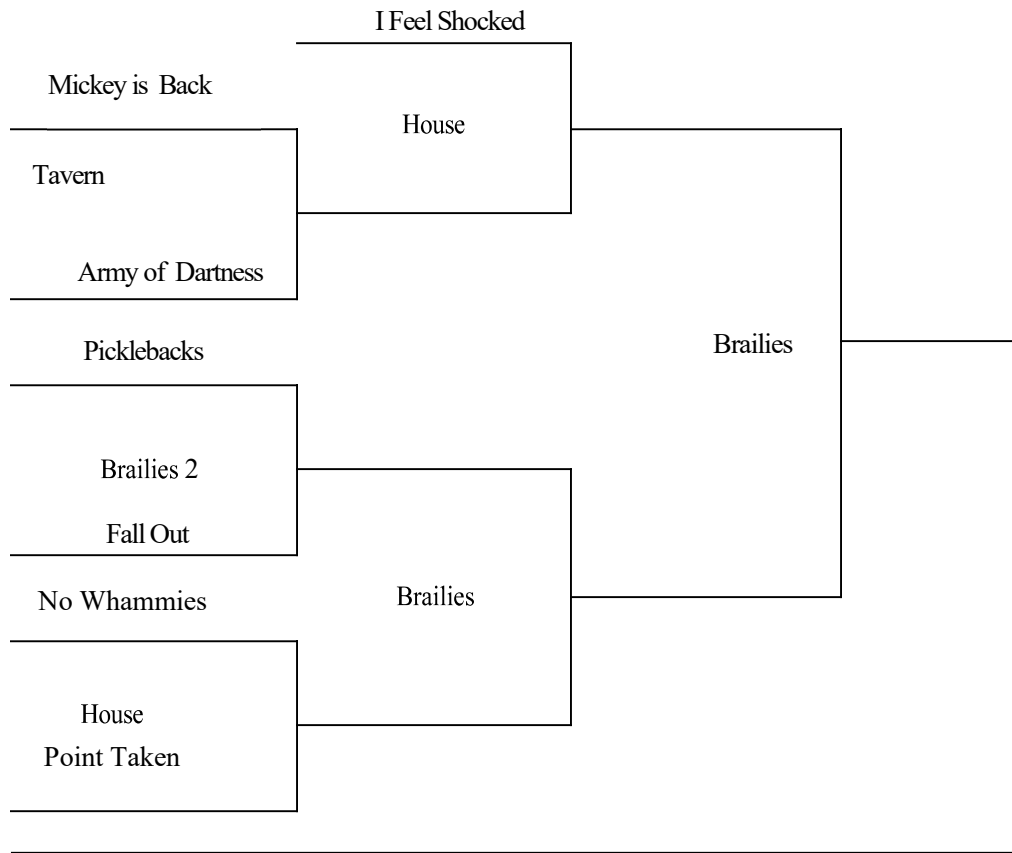

BCDL Season 85 Championship Tournament

4/28/2026

5/5/2026

5/12/2026