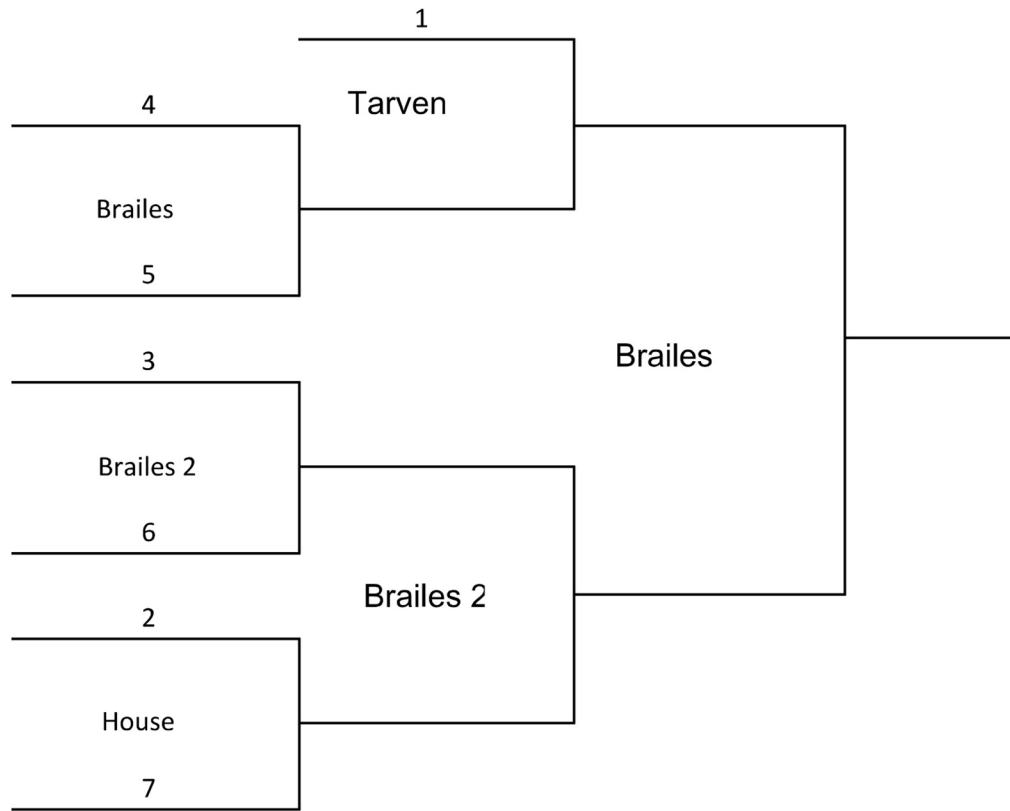

BCDL Season 84 Championship Tournament

10/28/2025

11/4/2025

11/11/2025