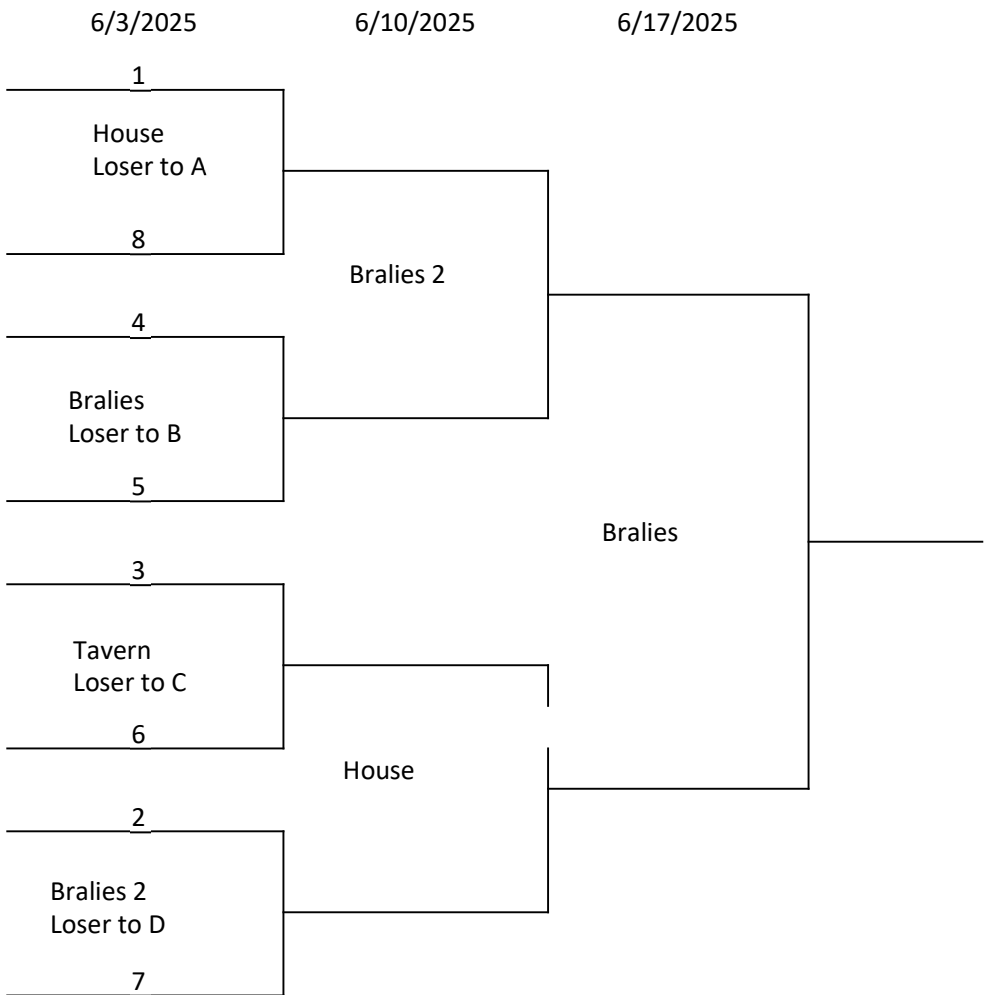

BCDL Season 83 Championship Tournament