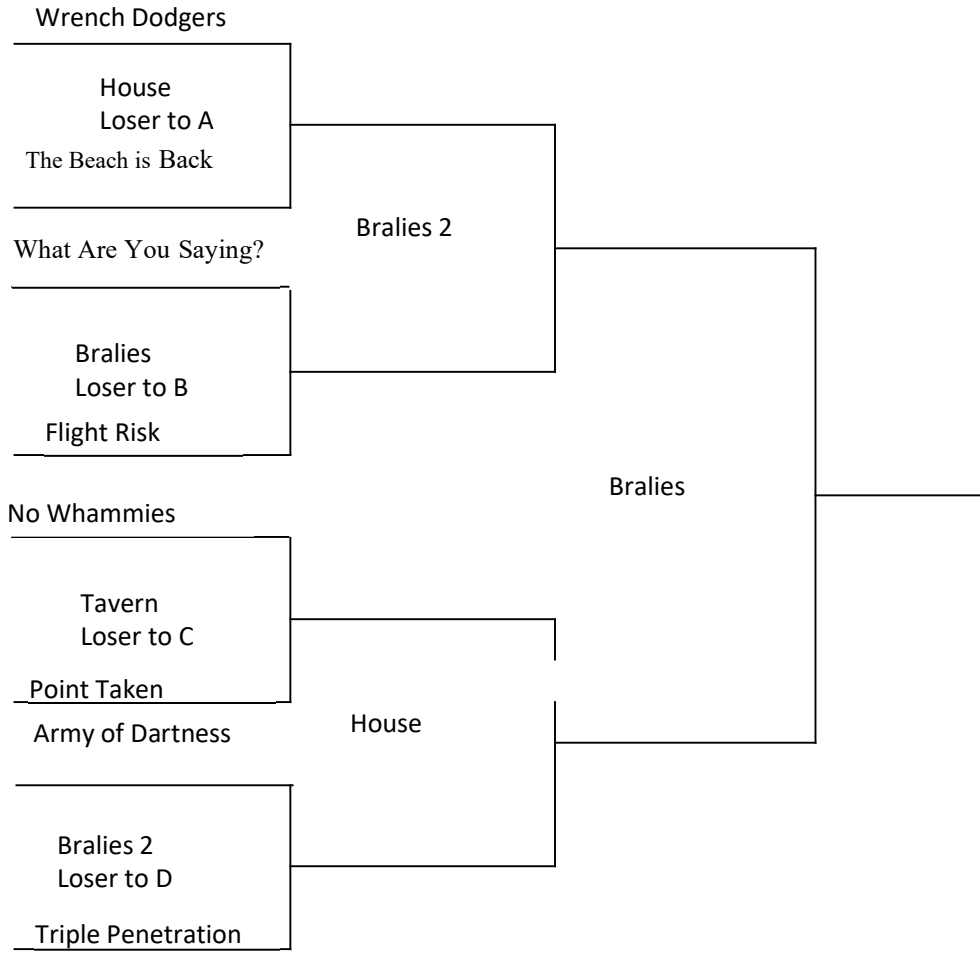

BCDL Season 83 Championship Tournament

6/3/2025

6/10/2025

6/17/2025